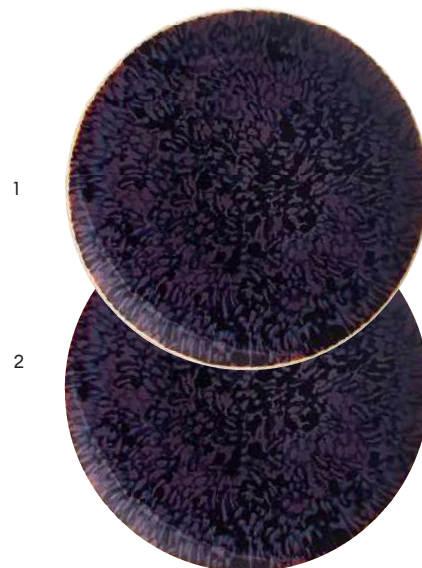

Kashmir

FORME ACCESSOIRE • ACCESSORY SHAPE

Assiette carrée	27 cm
Square plate	10.6 in
ACC1021KASHUKAS_____	
Assiette carrée	24 cm
Square plate	9.4 in
ACC1020KASHUKAS_____	
Assiette carrée	21 cm
Square plate	8.2 in
ACC1019KASHUKAS_____	
Assiette carrée	16 cm
Square plate	6.2 in
ACC1018KASHUKAS_____	
Assiette carrée	12 cm
Square plate	4.7 in
ACC1017KASHUKAS_____	

Plateau rectangulaire	40 x 21 cm
Rectangular tray	15.7 x 8.2 in
ACC1038KASHUKAS_____	
Plateau rectangulaire	27 x 19 cm
Rectangular tray	10.6 x 7.4 in
ACC1037KASHUKAS_____	
Plateau rectangulaire	20 x 12 cm
Rectangular tray	7.8 x 4.7 in
ACC1036KASHUKAS_____	

Plateau sur pied *	20,5 cm
Tray on stand *	8.1 in
ACC5102KASHBLNC000	

Le pied du plateau est blanc • The stand of the tray is white.

Vase droit MM *	30 cm
Straight vase, medium *	11.8 in
ACC6139KASHUKAS000	
Vase droit PM *	20 cm
Straight vase, small *	7.9 in
ACC6140KASHUKAS000	

Vase Célèbes N°3 *	20 cm
Celebes vase N°3 *	7.9 in
ACC6193KASHUKAS000	

FORME BUBBLE • BUBBLE SHAPE

Centre de Table Bubble *	50 cm
Bubble table centerpiece *	19.7 in
BUB8110KASHKASH000	

1

2

Existe en • Exists in :

1. Kashmir sans finition	000
Kashmir without finish	
2. Kashmir filet couleur	001
Kashmir with colored filet	

Le code produit est à compléter avec le code décor ci-dessus • The product code is to be completed with the decor code above

* Ces articles sont disponibles seulement en décor "Kashmir sans finition" • These articles are available only in "Kashmir without finish" pattern

Conseils d'utilisation indiqués à la fin du catalogue • Care instructions are at the end of the catalogue