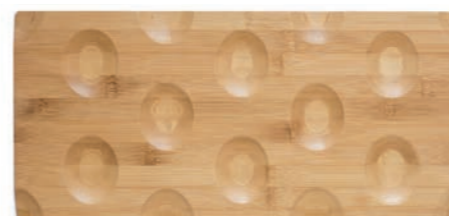

20203
29 x 20 X 1

**Jo 8
Bamboo**

20204
44 x 20 x 1

**Jo 12
Bamboo**

20205
52 x 22 x 1

FLY COFFEE

Fly is the ultimate stylish coffee, with a free handle design allows to feel the warm texture and volume for a pleasant experience