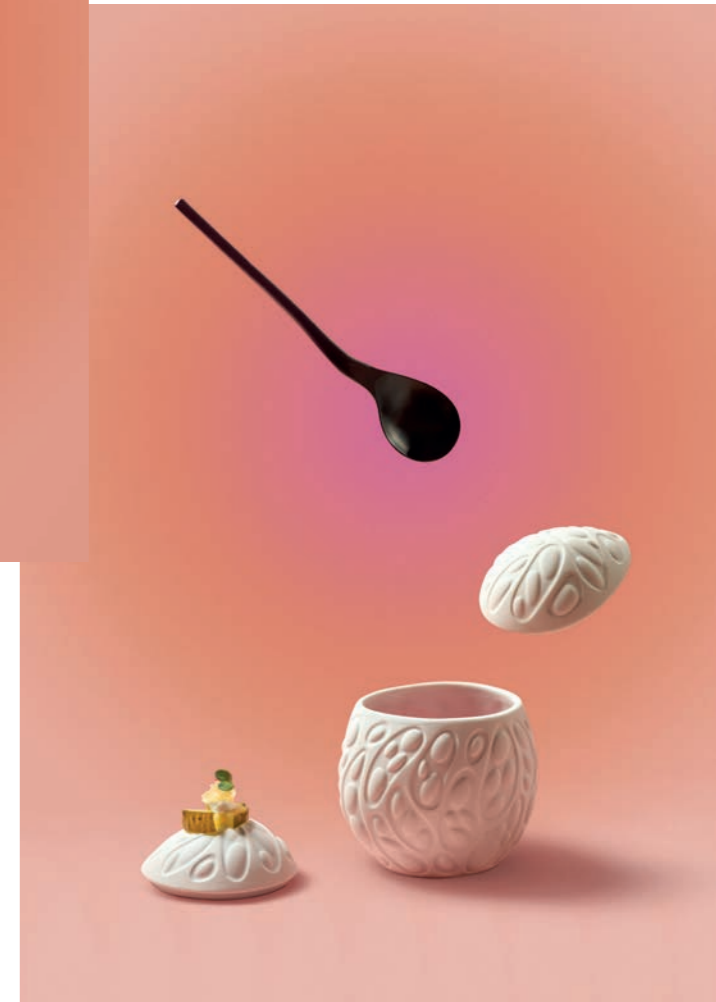

REX COLLECTION

THE TEXTURE THAT CREATES LIFE

Rex collection is made up of a free and intuitive three-dimensional graphic pattern that adapts and accommodates following an instinctive and natural path.