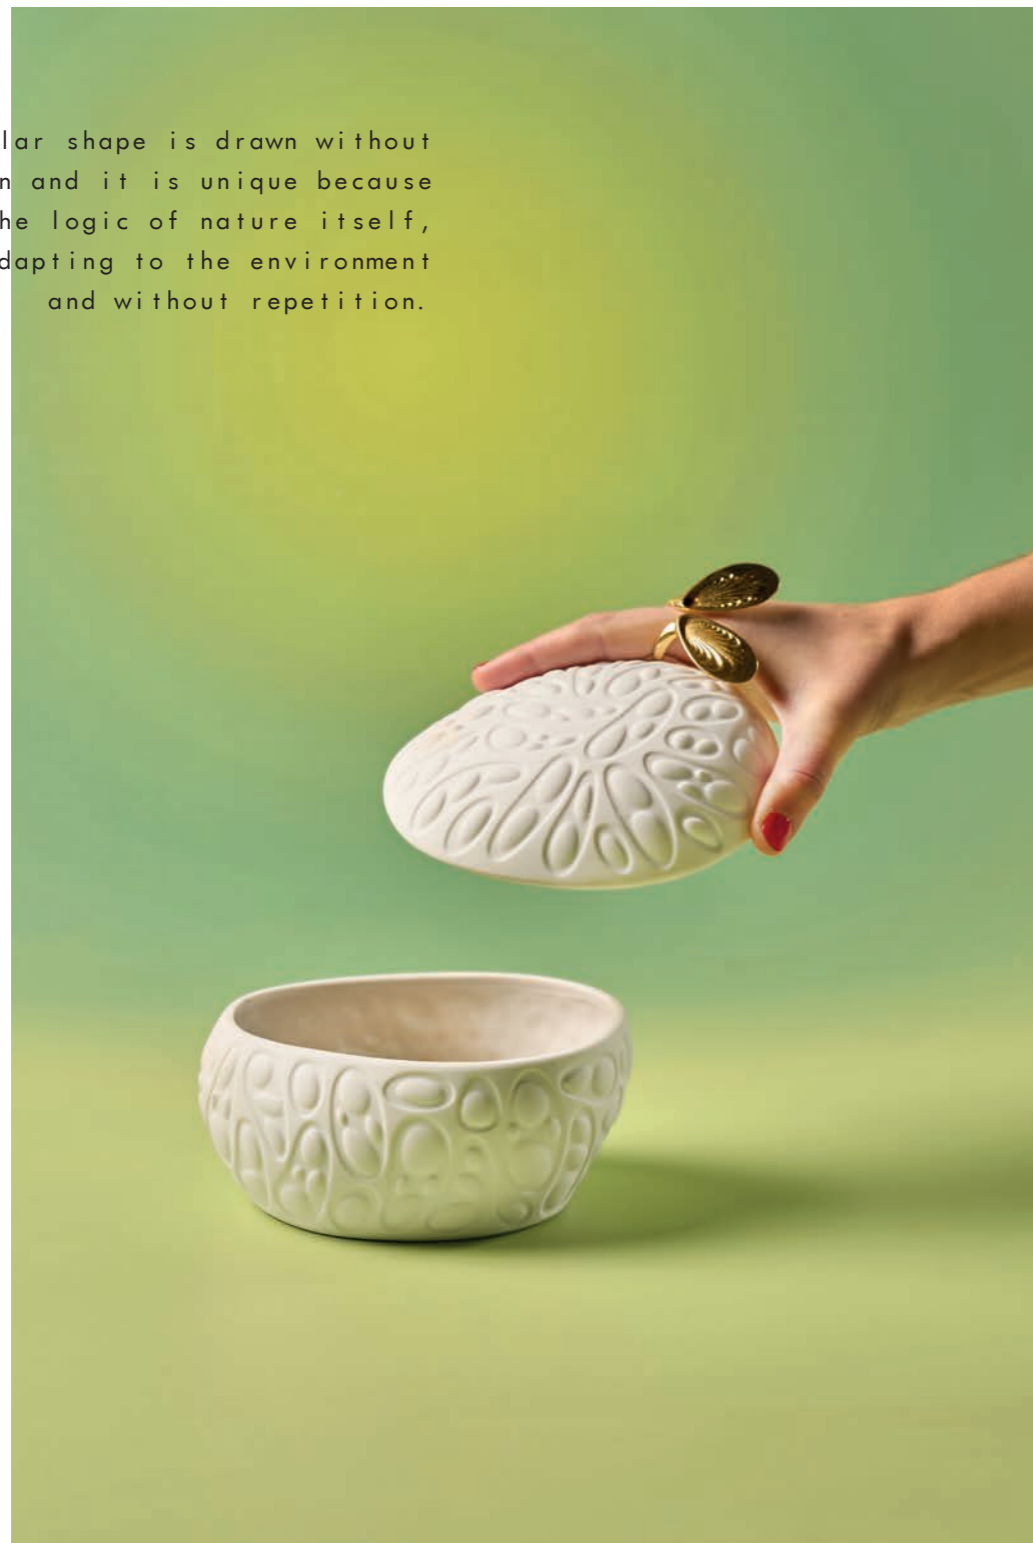

Each cellular shape is drawn without intention and it is unique because it follows the logic of nature itself, adapting to the environment and without repetition.

REX COLLECTION

- Available in porcelain matte finish
- Available in porcelain glazed finish

Matt: 17011
Glazed: 17001
9 x 7.5 x 1.8

Matt: 17012
Glazed: 17002
16.5 x 13 x 2.5

Matt: 17013
Glazed: 17003
26 x 15 x 2.5

Matt: 17014
Glazed: 17004
29.5 x 24 x 2.5

- Available in porcelain matte finish outside, glazed inside

17005
9.5 x 8.5 x 8.5 (300ml)

17006
7.5 x 7 x 3

17007
15.5 x 13 x 7 (500ml)

17008
14 x 12 x 4