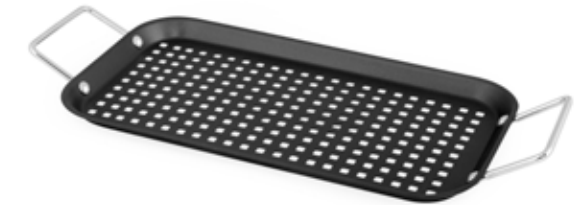

SG-69901 Barbeque Tray
with square cut design
S.S PTFE Matt Black Finish
33.8 x 17.8 x 1.5