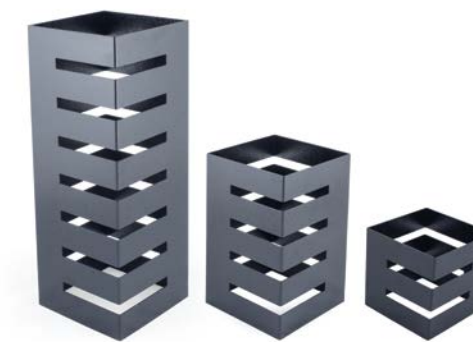

SG-79781 Black Matt Square Riser (High Rise)
(A) 17.2 x 17.2 x 12.7 - Small
(B) 19.7 x 19.7 x 16.5 - Medium
(C) 22.2 x 22.2 x 20.3 - Large

SG-79486 Tower Riser
Black Matt Finish
(A) 15 x 15 x 15 | (B) 15 x 15 x 28
(C) 15 x 15 x 44.7