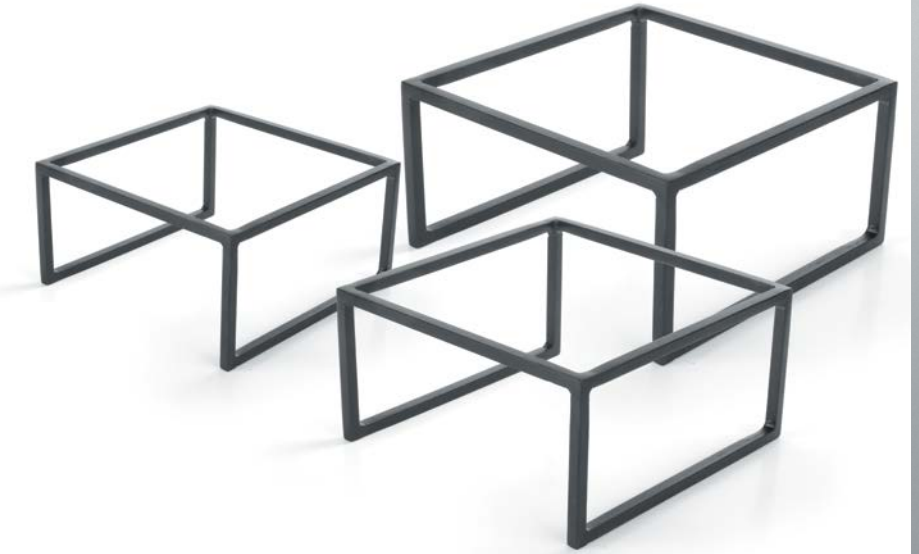

SG-79778 Black Matt Square Riser (Low Rise)
(A) 17.2 x 17.2 x 7.6 - Small
(B) 19.7 x 19.7 x 10.2 - Medium
(C) 22.2 x 22.2 x 12.7 - Large