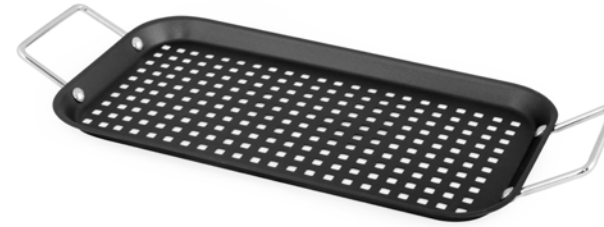

SG-69903
Mug Double Wall Latte
S.S PTFE Matt Black Finish
(A) 7.4 x 8.0 cms. -170 ml
(B) 8.2 x 9.0 cms. - 220 ml

SG-69901 Barbeque Tray
with square cut design
S.S PTFE Matt Black Finish
33.8 x 17.8 x 1.5